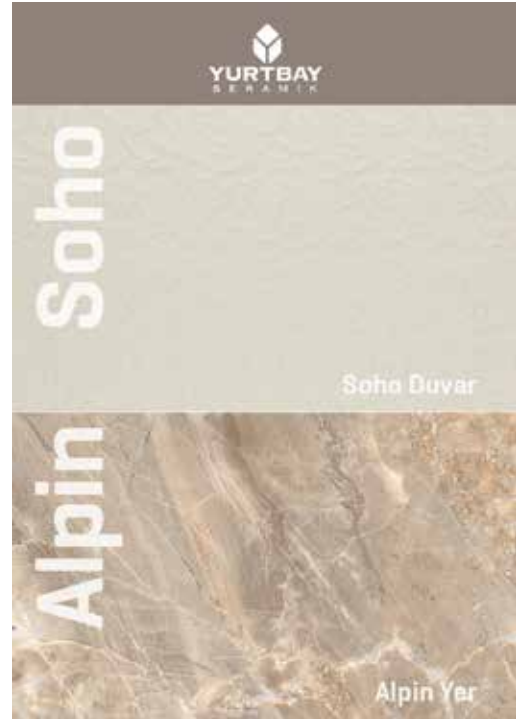

Boyut: 14,8x 21 cm [A5]